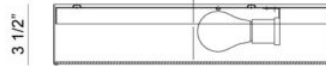

Ø16 1/2"

3 1/2"

### SPECIFICATION SHEET

<b>Finish</b>	Chrome
<b>Dimension</b>	Ø16 1/2" x 3 1/2"H
<b>Lamping</b>	3 x 60W Medium Base-E26 120V
<b>Location</b>	Dry
<b>Warranty</b>	1 year fixture warranty